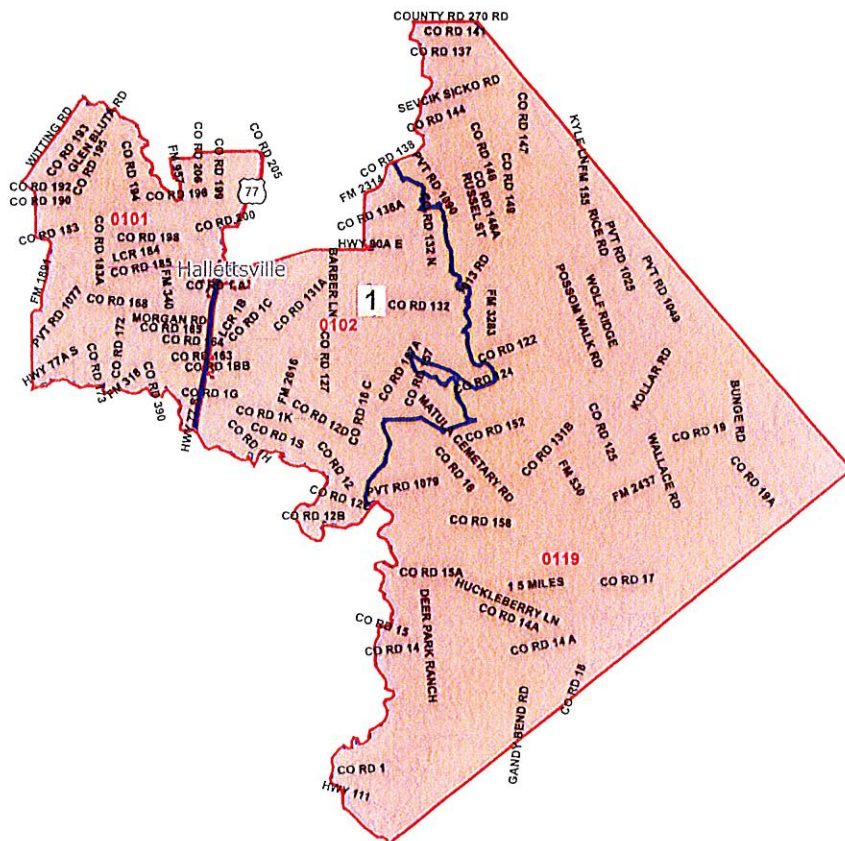

## District: 1

©2021 CALIPER; ©2020 HERE

Field	Value
District	1
Population	5111
Deviation	27
% Deviation	0.53%
Hispanic Origin	549
% Hispanic Origin	10.74%
NH_Whit	3969
% NH_Whit	77.66%
NH_Black	439
% NH_Black	8.59%
NH_Ind	6
% NH_Ind	0.12%
NH_Asn	19
% NH_Asn	0.37%
NH_Hwn	1
% NH_Hwn	0.02%
NH_Oth	7
% NH_Oth	0.14%
NH_2+ Races	121
% NH_2+ Races	2.37%
H18+_Pop	370
% H18+_Pop	7.24%
NH18+_Whit	3190
% NH18+_Whit	62.41%
NH18+_Black	325
% NH18+_Black	6.36%
NH18+_Ind	1
% NH18+_Ind	0.02%
NH18+_Asn	10
% NH18+_Asn	0.2%
NH18+_Hwn	1
% NH18+_Hwn	0.02%
NH18+_Oth	5
% NH18+_Oth	0.1%
NH18+_2+ Races	76